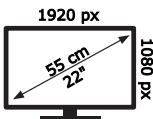

ENERG

JVC

LT-22VF5005

22 kWh/1000h

ABCDEF **G**

32 kWh/1000h

50603189